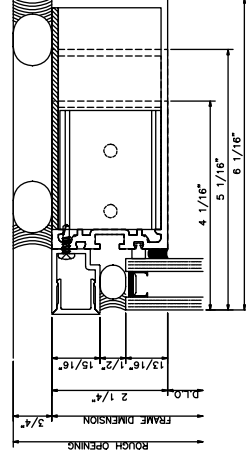

481 JAMB

640 VERTICAL

480 JAMB

140 HEAD

540 HORIZONTAL

540 SILL

2-1/4" 5600 Inside Glazed
2-1/4" x 5", 6", 7"

439 RIGHT JAMB

619 VERTICAL

439 LEFT JAMB

119 HEAD

619 HORIZONTAL

620 OPTIONAL HORIZONTAL

219 SILL

2-1/4" 5600 Center Tongue
2-1/4" x 5", 6", 7"

2-1/4" 5600 Screw Spline

2-1/4" x 5", 6", 7"

2-1/4" 5600 Corner

1/2" GLAZING

9/16" GLAZING

1 5/16" GLAZING

1/4" GLAZING

5/16" GLAZING

1 1/4" GLAZING