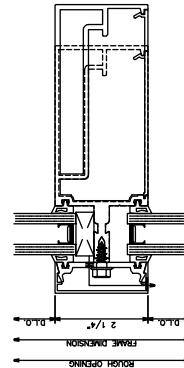

481 JAMB

640 VERTICAL

480 JAMB

140 HEAD

540 HORIZONTAL

540 SILL

2-1/4" 5600 Inside Glazed
2-1/4" x 5", 6", 7"

439 RIGHT JAMB

619 VERTICAL

439 LEFT JAMB

119 HEAD

619 HORIZONTAL

620 OPTIONAL HORIZONTAL

219 SILL

2-1/4" 5600 Center Tongue
2-1/4" x 5", 6", 7"

2-1/4" 5600 Screw Spline

2-1/4" x 5", 6", 7"

2-1/4" 5600 Corner

1/2" GLAZING

9/16" GLAZING

1 5/16" GLAZING

1/4" GLAZING

5/16" GLAZING

1 1/4" GLAZING

2-1/4" 5600 Structural Glazed Covers

2-1/4" 5600 Structural Glazing Option

1/4" GLAZING