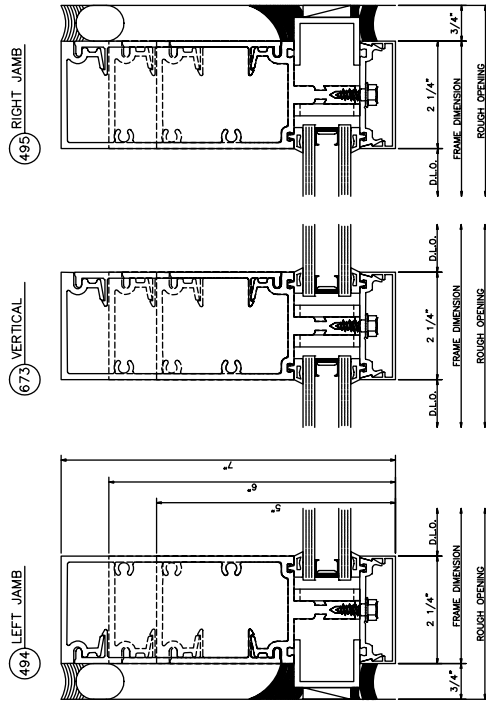

481 JAMB

640 VERTICAL

480 JAMB

140 HEAD

540 HORIZONTAL

540 SILL

2-1/4" 5600 Inside Glazed
2-1/4" x 5", 6", 7"

439 RIGHT JAMB

619 VERTICAL

439 LEFT JAMB

119 HEAD

619 HORIZONTAL

620 OPTIONAL HORIZONTAL

219 SILL

2-1/4" 5600 Center Tongue
2-1/4" x 5", 6", 7"

2-1/4" 5600 Screw Spline

2-1/4" x 5", 6", 7"

2-1/4" 5600 Corner

1/2" GLAZING

9/16" GLAZING

1 5/16" GLAZING

1/4" GLAZING

5/16" GLAZING

1 1/4" GLAZING

2-1/4" 5600 Structural Glazed Covers

2-1/4" 5600 Structural Glazing Option

1/4" GLAZING