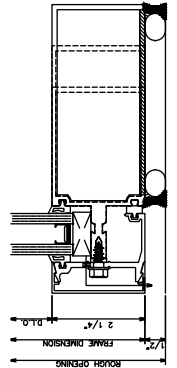

481 JAMB

640 VERTICAL

480 JAMB

140 HEAD

540 HORIZONTAL

540 SILL

2-1/4" 5600 Inside Glazed
2-1/4" x 5", 6", 7"

439 RIGHT JAMB

619 VERTICAL

439 LEFT JAMB

119 HEAD

619 HORIZONTAL

620 OPTIONAL HORIZONTAL

219 SILL

2-1/4" 5600 Center Tongue
2-1/4" x 5", 6", 7"

2-1/4" 5600 Screw Spline

2-1/4" x 5", 6", 7"

2-1/4" 5600 Corner

1/2" GLAZING

9/16" GLAZING

1 5/16" GLAZING

1/4" GLAZING

5/16" GLAZING

1 1/4" GLAZING