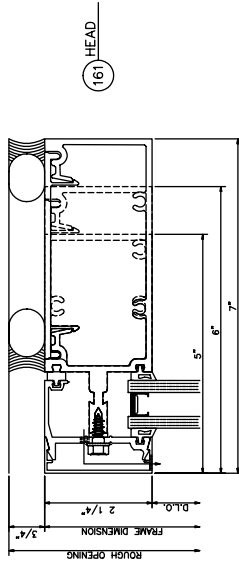

481 JAMB

640 VERTICAL

480 JAMB

140 HEAD

540 HORIZONTAL

540 SILL

2-1/4" 5600 Inside Glazed
2-1/4" x 5", 6", 7"

439 RIGHT JAMB

619 VERTICAL

439 LEFT JAMB

119 HEAD

619 HORIZONTAL

620 OPTIONAL HORIZONTAL

219 SILL

2-1/4" 5600 Center Tongue
2-1/4" x 5", 6", 7"

2-1/4" 5600 Screw Spline

2-1/4" x 5", 6", 7"

2-1/4" 5600 Corner

1/2" GLAZING

9/16" GLAZING

1 5/16" GLAZING

1/4" GLAZING

5/16" GLAZING

1 1/4" GLAZING