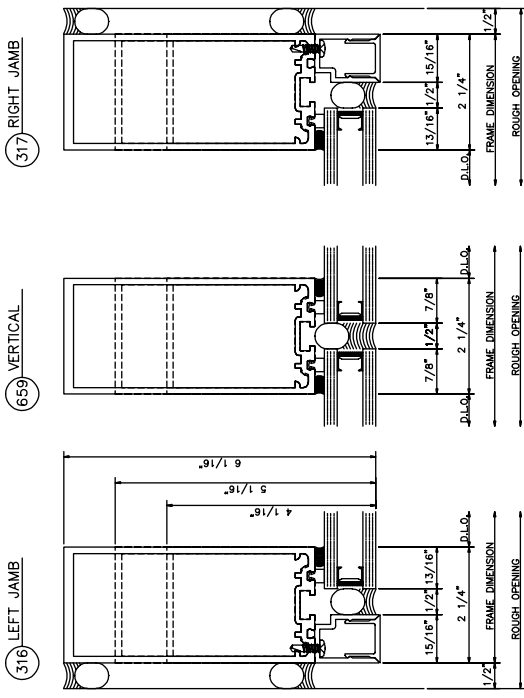

481 JAMB

640 VERTICAL

480 JAMB

140 HEAD

540 HORIZONTAL

540 SILL

2-1/4" 5600 Inside Glazed
2-1/4" x 5", 6", 7"

439 RIGHT JAMB

619 VERTICAL

439 LEFT JAMB

119 HEAD

619 HORIZONTAL

620 OPTIONAL HORIZONTAL

219 SILL

2-1/4" 5600 Center Tongue
2-1/4" x 5", 6", 7"

2-1/4" 5600 Screw Spline

2-1/4" x 5", 6", 7"

2-1/4" 5600 Corner

1/2" GLAZING

9/16" GLAZING

1 5/16" GLAZING

1/4" GLAZING

5/16" GLAZING

1 1/4" GLAZING