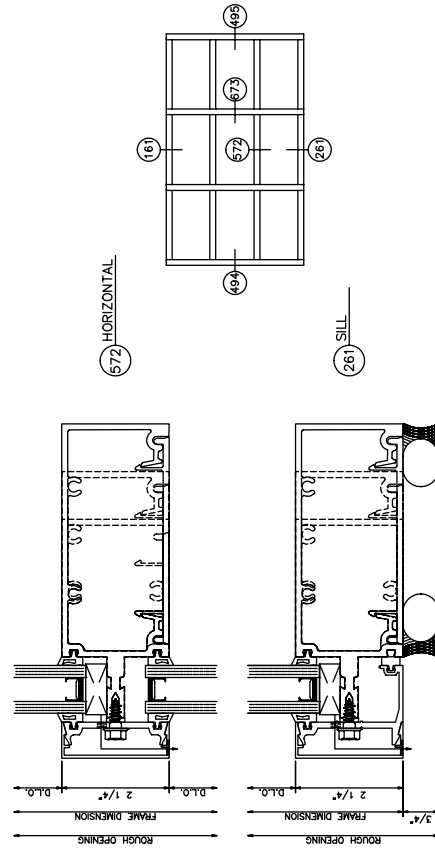

481 JAMB

640 VERTICAL

480 JAMB

140 HEAD

540 HORIZONTAL

540 SILL

2-1/4" 5600 Inside Glazed
2-1/4" x 5", 6", 7"

439 RIGHT JAMB

619 VERTICAL

439 LEFT JAMB

119 HEAD

619 HORIZONTAL

620 OPTIONAL HORIZONTAL

219 SILL

2-1/4" 5600 Center Tongue
2-1/4" x 5", 6", 7"

2-1/4" 5600 Screw Spline

2-1/4" x 5", 6", 7"

2-1/4" 5600 Corner

1/2" GLAZING

9/16" GLAZING

1 5/16" GLAZING

1/4" GLAZING

5/16" GLAZING

1 1/4" GLAZING