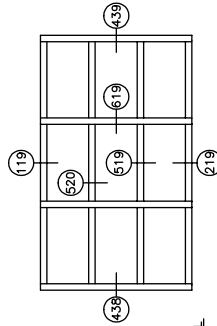

481 JAMB

640 VERTICAL

480 JAMB

140 HEAD

540 HORIZONTAL

540 SILL

2-1/4" 5600 Inside Glazed
2-1/4" x 5", 6", 7"

439 RIGHT JAMB

619 VERTICAL

439 LEFT JAMB

119 HEAD

619 HORIZONTAL

620 OPTIONAL HORIZONTAL

219 SILL

2-1/4" 5600 Center Tongue
2-1/4" x 5", 6", 7"

2-1/4" 5600 Screw Spline

2-1/4" x 5", 6", 7"

2-1/4" 5600 Corner

1/2" GLAZING

9/16" GLAZING

1 5/16" GLAZING

1/4" GLAZING

5/16" GLAZING

1 1/4" GLAZING