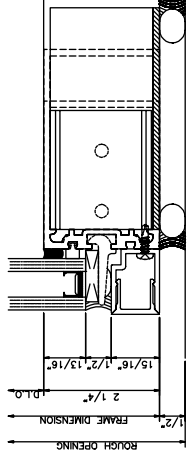

481 JAMB

640 VERTICAL

480 JAMB

140 HEAD

540 HORIZONTAL

540 SILL

2-1/4" 5600 Inside Glazed
2-1/4" x 5", 6", 7"

439 RIGHT JAMB

619 VERTICAL

439 LEFT JAMB

119 HEAD

619 HORIZONTAL

620 OPTIONAL HORIZONTAL

219 SILL

2-1/4" 5600 Center Tongue
2-1/4" x 5", 6", 7"

2-1/4" 5600 Screw Spline

2-1/4" x 5", 6", 7"

2-1/4" 5600 Corner

1/2" GLAZING

9/16" GLAZING

1 5/16" GLAZING

1/4" GLAZING

5/16" GLAZING

1 1/4" GLAZING

2-1/4" 5600 Structural Glazed Covers

2-1/4" 5600 Structural Glazing Option

1/4" GLAZING