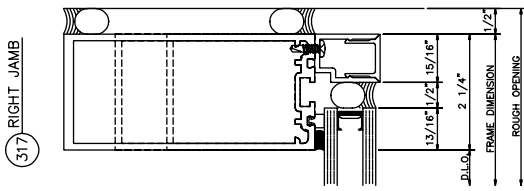

481 JAMB

640 VERTICAL

480 JAMB

140 HEAD

540 HORIZONTAL

540 SILL

2-1/4" 5600 Inside Glazed
2-1/4" x 5", 6", 7"

439 RIGHT JAMB

619 VERTICAL

439 LEFT JAMB

119 HEAD

619 HORIZONTAL

620 OPTIONAL HORIZONTAL

219 SILL

2-1/4" 5600 Center Tongue
2-1/4" x 5", 6", 7"

2-1/4" 5600 Screw Spline

2-1/4" x 5", 6", 7"

2-1/4" 5600 Corner

1/2" GLAZING

9/16" GLAZING

1 5/16" GLAZING

1/4" GLAZING

5/16" GLAZING

1 1/4" GLAZING