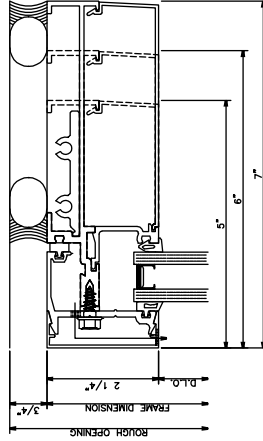

481 JAMB

640 VERTICAL

480 JAMB

140 HEAD

540 HORIZONTAL

540 SILL

2-1/4" 5600 Inside Glazed
2-1/4" x 5", 6", 7"

439 RIGHT JAMB

619 VERTICAL

439 LEFT JAMB

119 HEAD

619 HORIZONTAL

620 OPTIONAL HORIZONTAL

219 SILL

2-1/4" 5600 Center Tongue
2-1/4" x 5", 6", 7"

2-1/4" 5600 Screw Spline

2-1/4" x 5", 6", 7"

2-1/4" 5600 Corner

1/2" GLAZING

9/16" GLAZING

1 5/16" GLAZING

1/4" GLAZING

5/16" GLAZING

1 1/4" GLAZING