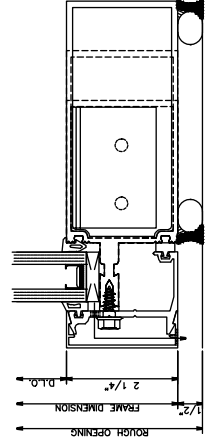

481 JAMB

640 VERTICAL

480 JAMB

140 HEAD

540 HORIZONTAL

540 SILL

2-1/4" 5600 Inside Glazed
2-1/4" x 5", 6", 7"

439 RIGHT JAMB

619 VERTICAL

439 LEFT JAMB

119 HEAD

619 HORIZONTAL

620 OPTIONAL HORIZONTAL

219 SILL

2-1/4" 5600 Center Tongue
2-1/4" x 5", 6", 7"

2-1/4" 5600 Screw Spline

2-1/4" x 5", 6", 7"

2-1/4" 5600 Corner

1/2" GLAZING

9/16" GLAZING

1 5/16" GLAZING

1/4" GLAZING

5/16" GLAZING

1 1/4" GLAZING