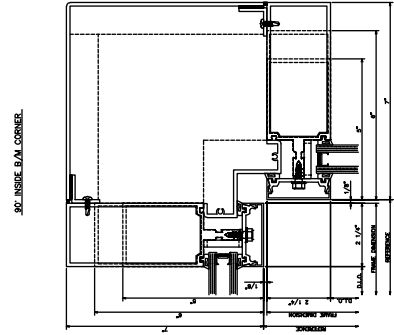

619 VERTICAL

439 LEFT JAMB

119 HEAD

619 HORIZONTAL

620 OPTIONAL HORIZONTAL

219 SILL

2-1/4" 5600 Center Tongue
2-1/4" x 5", 6", 7"

2-1/4" 5600 Screw Spline

2-1/4" x 5", 6", 7"

2-1/4" 5600 Corner

1/2" GLAZING

9/16" GLAZING

1 5/16" GLAZING

1/4" GLAZING

5/16" GLAZING

1 1/4" GLAZING