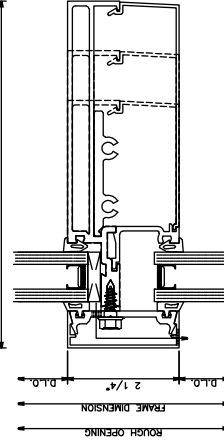

481 JAMB

640 VERTICAL

480 JAMB

140 HEAD

540 HORIZONTAL

540 SILL

2-1/4" 5600 Inside Glazed
2-1/4" x 5", 6", 7"

439 RIGHT JAMB

619 VERTICAL

439 LEFT JAMB

119 HEAD

619 HORIZONTAL

620 OPTIONAL HORIZONTAL

219 SILL

2-1/4" 5600 Center Tongue
2-1/4" x 5", 6", 7"

2-1/4" 5600 Screw Spline

2-1/4" x 5", 6", 7"

2-1/4" 5600 Corner

1/2" GLAZING

9/16" GLAZING

1 5/16" GLAZING

1/4" GLAZING

5/16" GLAZING

1 1/4" GLAZING

2-1/4" 5600 Structural Glazed Covers

2-1/4" 5600 Structural Glazing Option

1/4" GLAZING