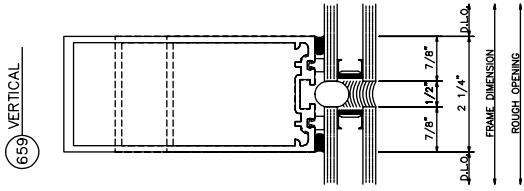

481 JAMB

640 VERTICAL

480 JAMB

140 HEAD

540 HORIZONTAL

540 SILL

2-1/4" 5600 Inside Glazed
2-1/4" x 5", 6", 7"

439 RIGHT JAMB

619 VERTICAL

439 LEFT JAMB

119 HEAD

619 HORIZONTAL

620 OPTIONAL HORIZONTAL

219 SILL

2-1/4" 5600 Center Tongue
2-1/4" x 5", 6", 7"

2-1/4" 5600 Screw Spline

2-1/4" x 5", 6", 7"

2-1/4" 5600 Corner

1/2" GLAZING

9/16" GLAZING

1 5/16" GLAZING

1/4" GLAZING

5/16" GLAZING

1 1/4" GLAZING