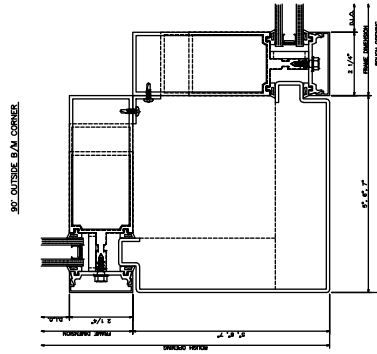

619 VERTICAL

439 LEFT JAMB

119 HEAD

619 HORIZONTAL

620 OPTIONAL HORIZONTAL

219 SILL

2-1/4" 5600 Center Tongue
2-1/4" x 5", 6", 7"

2-1/4" 5600 Screw Spline

2-1/4" x 5", 6", 7"

2-1/4" 5600 Corner

1/2" GLAZING

9/16" GLAZING

1 5/16" GLAZING

1/4" GLAZING

5/16" GLAZING

1 1/4" GLAZING