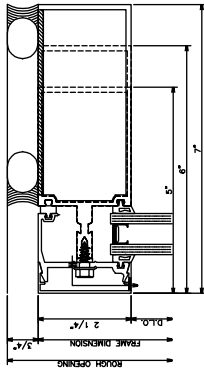

481 JAMB

640 VERTICAL

480 JAMB

140 HEAD

540 HORIZONTAL

540 SILL

2-1/4" 5600 Inside Glazed
2-1/4" x 5", 6", 7"

439 RIGHT JAMB

619 VERTICAL

439 LEFT JAMB

119 HEAD

619 HORIZONTAL

620 OPTIONAL HORIZONTAL

219 SILL

2-1/4" 5600 Center Tongue
2-1/4" x 5", 6", 7"

2-1/4" 5600 Screw Spline

2-1/4" x 5", 6", 7"

2-1/4" 5600 Corner

1/2" GLAZING

9/16" GLAZING

1 5/16" GLAZING

1/4" GLAZING

5/16" GLAZING

1 1/4" GLAZING