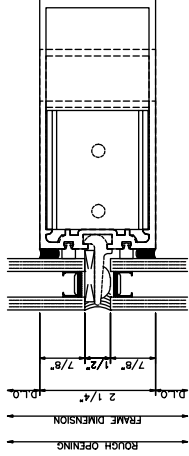

481 JAMB

640 VERTICAL

480 JAMB

140 HEAD

540 HORIZONTAL

540 SILL

2-1/4" 5600 Inside Glazed
2-1/4" x 5", 6", 7"

439 RIGHT JAMB

619 VERTICAL

439 LEFT JAMB

119 HEAD

619 HORIZONTAL

620 OPTIONAL HORIZONTAL

219 SILL

2-1/4" 5600 Center Tongue
2-1/4" x 5", 6", 7"

2-1/4" 5600 Screw Spline

2-1/4" x 5", 6", 7"

2-1/4" 5600 Corner

1/2" GLAZING

9/16" GLAZING

1 5/16" GLAZING

1/4" GLAZING

5/16" GLAZING

1 1/4" GLAZING

2-1/4" 5600 Structural Glazed Covers

2-1/4" 5600 Structural Glazing Option

1/4" GLAZING