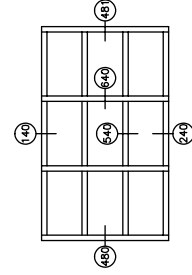

481 JAMB

640 VERTICAL

480 JAMB

140 HEAD

540 HORIZONTAL

540 SILL

2-1/4" 5600 Inside Glazed
2-1/4" x 5", 6", 7"

439 RIGHT JAMB

619 VERTICAL

439 LEFT JAMB

119 HEAD

619 HORIZONTAL

620 OPTIONAL HORIZONTAL

219 SILL

2-1/4" 5600 Center Tongue
2-1/4" x 5", 6", 7"

2-1/4" 5600 Screw Spline

2-1/4" x 5", 6", 7"

2-1/4" 5600 Corner

1/2" GLAZING

9/16" GLAZING

1 5/16" GLAZING

1/4" GLAZING

5/16" GLAZING

1 1/4" GLAZING