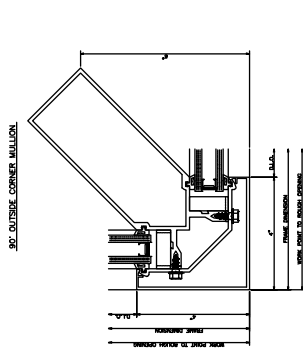

481 JAMB

640 VERTICAL

480 JAMB

140 HEAD

540 HORIZONTAL

540 SILL

2-1/4" 5600 Inside Glazed
2-1/4" x 5", 6", 7"

439 RIGHT JAMB

619 VERTICAL

439 LEFT JAMB

119 HEAD

619 HORIZONTAL

620 OPTIONAL HORIZONTAL

219 SILL

2-1/4" 5600 Center Tongue
2-1/4" x 5", 6", 7"

2-1/4" 5600 Screw Spline

2-1/4" x 5", 6", 7"

2-1/4" 5600 Corner

1/2" GLAZING

9/16" GLAZING

1 5/16" GLAZING

1/4" GLAZING

5/16" GLAZING

1 1/4" GLAZING