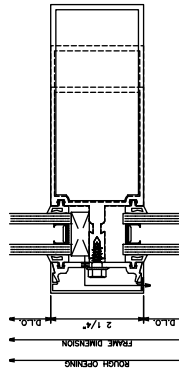

481 JAMB

640 VERTICAL

480 JAMB

140 HEAD

540 HORIZONTAL

540 SILL

2-1/4" 5600 Inside Glazed
2-1/4" x 5", 6", 7"

439 RIGHT JAMB

619 VERTICAL

439 LEFT JAMB

119 HEAD

619 HORIZONTAL

620 OPTIONAL HORIZONTAL

219 SILL

2-1/4" 5600 Center Tongue
2-1/4" x 5", 6", 7"

2-1/4" 5600 Screw Spline

2-1/4" x 5", 6", 7"

2-1/4" 5600 Corner

1/2" GLAZING

9/16" GLAZING

1 5/16" GLAZING

1/4" GLAZING

5/16" GLAZING

1 1/4" GLAZING