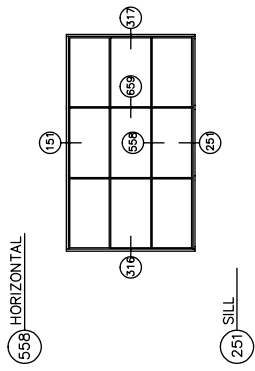

481 JAMB

640 VERTICAL

480 JAMB

140 HEAD

540 HORIZONTAL

540 SILL

2-1/4" 5600 Inside Glazed
2-1/4" x 5", 6", 7"

439 RIGHT JAMB

619 VERTICAL

439 LEFT JAMB

119 HEAD

619 HORIZONTAL

620 OPTIONAL HORIZONTAL

219 SILL

2-1/4" 5600 Center Tongue
2-1/4" x 5", 6", 7"

2-1/4" 5600 Screw Spline

2-1/4" x 5", 6", 7"

2-1/4" 5600 Corner

1/2" GLAZING

9/16" GLAZING

1 5/16" GLAZING

1/4" GLAZING

5/16" GLAZING

1 1/4" GLAZING